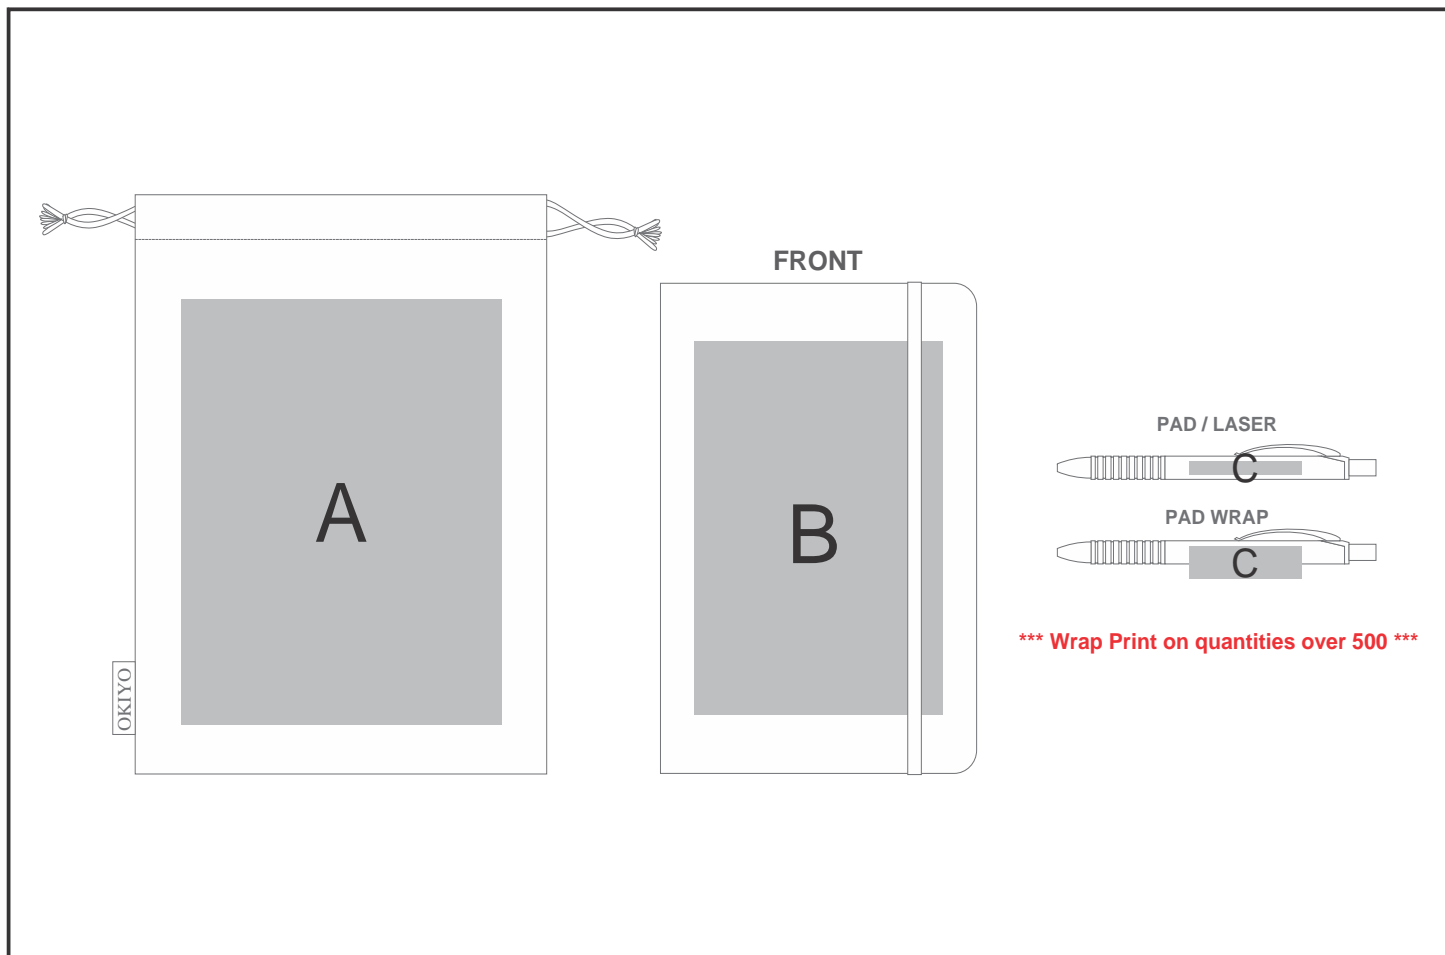

GF-OK-898-B

Okiyo Noto Cork & Bamboo Notebook & Pen Set

Need to know:

- Includes 1-Colour, 1-Position Screen Print on Pouch & Notebook AND 1-Position Laser Engraving on Pen (setup fee applies)

- POS A & B: Texture of the item will affect the screen print

- Laser Engraving Colour is Inconsistent

- **Laser Colour:** POS B - Black | POS C - Tonal

Branding Options:

Position	Branding Method (Branding Code)	No. of Colours	Dimension
A	Screen Print (SA)	1 Colour	100mm wide x 100mm high
A	Digital Direct Transfer (DDT-D)	Full Colour	74mm wide x 105mm high
A	Digital Direct Transfer (DDT-A)	Full Colour	105mm wide x 148mm high
A	Digital Direct Transfer (DDT-B)	Full Colour	140mm wide x 180mm high

B	Screen Print (SA)	1 Colour	110mm wide x 150mm high
B	Digital Direct Transfer (DDT-D)	Full Colour	74mm wide x 105mm high
B	Digital Direct Transfer (DDT-A)	Full Colour	100mm wide x 148mm high

B	Digital Direct Transfer (DDT-B)	Full Colour	100mm wide x 160mm high
B	Laser Engraving (LA)	N/A	80mm wide x 60mm high
C	Laser Engraving (LC)	N/A	45mm wide x 6mm high
C	Pad Printing (PA)	4 Colours	50mm wide x 6mm high
C	Pad Wrap (PW)	1 Colour	48mm wide x 14mm high